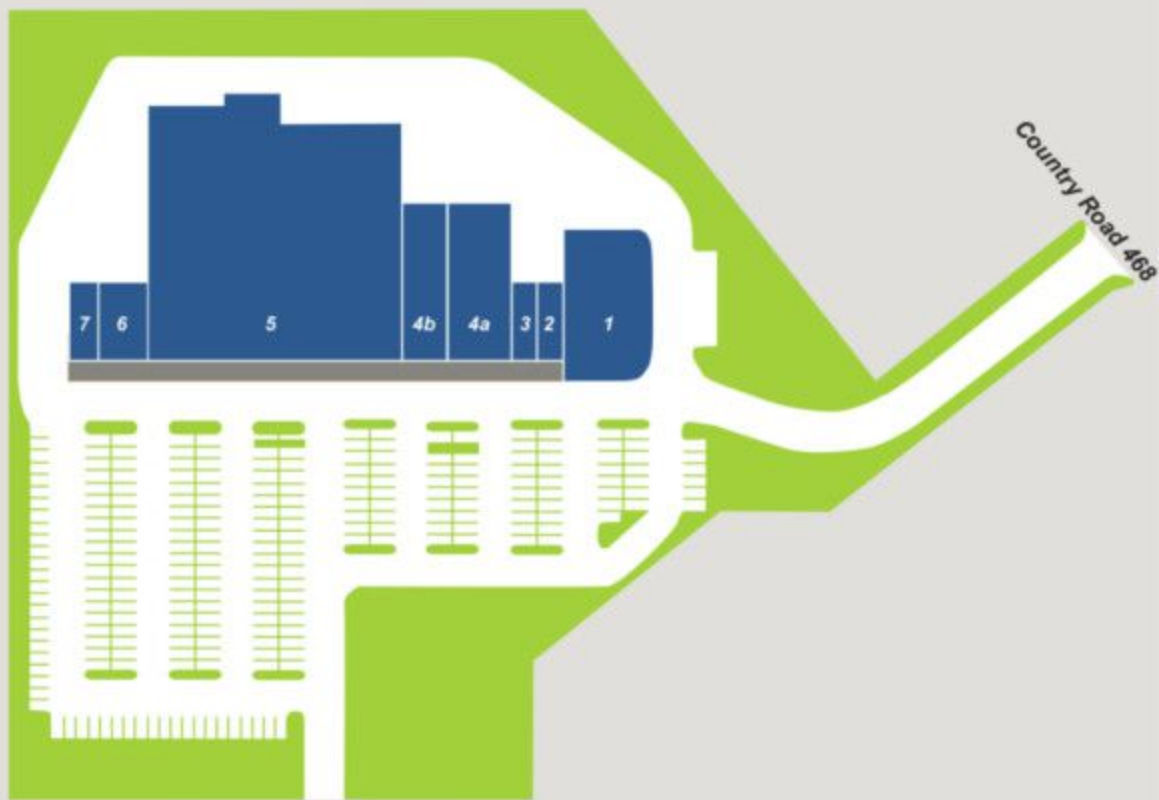

Laurel Square Shopping Center

U.S. Route 13/Sussex Highway

Space

Space	Tenant
1	Family Dollar
2	Express Pharmacy
3	Brother's Pizza
4a	DSI Laurel Dialysis
4b	Atlantic PT
5	Food Lion
6	Panda & Tokyo
7	Megan's Nail Salon